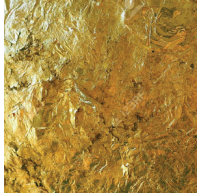

## CRASH SURFACE COLOR FINISH CHART

PROJECT \_\_\_\_\_

TYPE \_\_\_\_\_

NOTES \_\_\_\_\_

QUANTITY \_\_\_\_\_

DATE \_\_\_\_\_

Bronze Leaf/Matte Black - BFM

Bronze Leaf - BRL

Bronze Leaf/White - BRW

Copper Leaf - CLF

Copper Leaf/Matte Black - CLM

Copper Leaf/White CLW - CLW

Gold Leaf - GLF

Gold Leaf/Matte Black - GLM

Gold Leaf/White - GLW

Matte Black - MBK

Silver Leaf - SLF

Silver Leaf/Matte Black - SLM

Silver Leaf/White - SLW

White - WHI

**Digital:** Not all screens are calibrated the same, and therefore, colors will appear differently between screens.  
**Physical:** When texture is involved, there will be variations in color, character and tone within a product series and between product families.