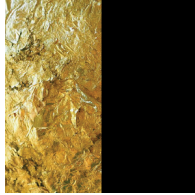

## CRASH SURFACE COLOR FINISH CHART

PROJECT \_\_\_\_\_

TYPE \_\_\_\_\_

NOTES \_\_\_\_\_

QUANTITY \_\_\_\_\_

DATE \_\_\_\_\_

Bronze Leaf/Matte Black - BFM

Bronze Leaf - BRL

Bronze Leaf/White - BRW

Copper Leaf - CLF

Copper Leaf/Matte Black - CLM

Copper Leaf/White CLW - CLW

Gold Leaf - GLF

Gold Leaf/Matte Black - GLM

Gold Leaf/White - GLW

Matte Black - MBK

Silver Leaf - SLF

Silver Leaf/Matte Black - SLM

Silver Leaf/White - SLW

White - WHI

**Digital:** Not all screens are calibrated the same, and therefore, colors will appear differently between screens.  
**Physical:** When texture is involved, there will be variations in color, character and tone within a product series and between product families.